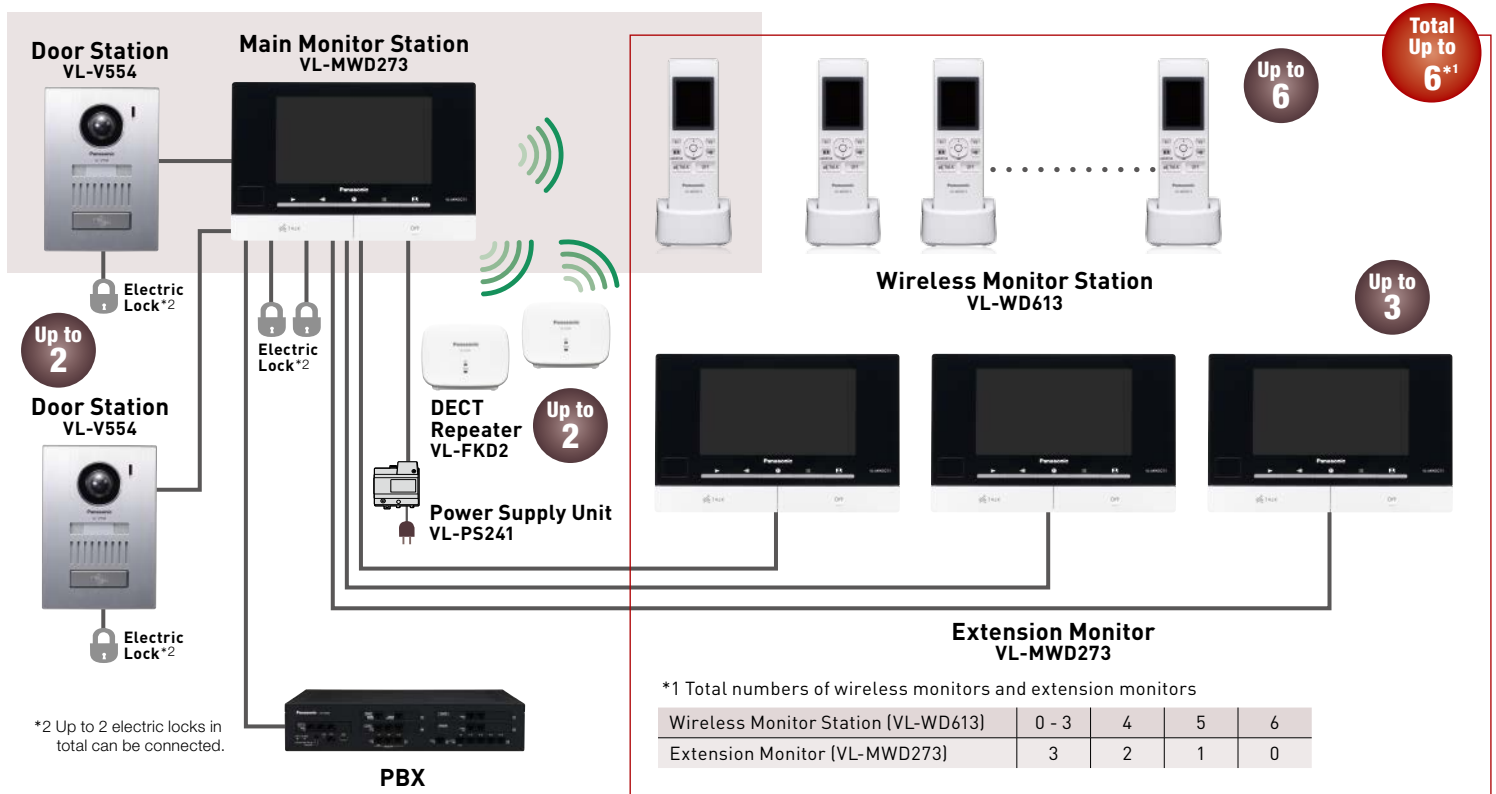

Panasonic

Wireless Video Intercom System

Highly Expandable Series

VL-SWD273

VL-SVD273

Highly Expandable

Freely add 7-inch wide extension monitors or wireless monitors.
(up to 7 monitors in total)

Wireless Monitor with DECT Technology

Answer visitors anywhere in the house.

7-inch Screen, Colour LCD Monitor

Easy-to-see clear picture from the 7-inch wide colour LCD.

VL-SWD273

VL-SVD273

(Wireless monitor sold separately)

Connection Overview

Specifications

- Main monitor / Extension monitor
7-inch wide colour WVGA (800x480 pixels)
- With DECT wireless monitor
2.2-inch colour QVGA (320x240 pixels)
Up to 2 repeaters connectable (sold separately)
- View angle: Horizontally: Approx. 170°
Vertically: Approx. 115°
- Up to 6 additional monitors connectable
7-inch extension monitor: up to 3
2.2-inch wireless monitor: up to 6
- PBX can be connected
- Electric lock release support (Up to 2)
- Picture recording (Up to 50 visitors (up to 8 still images per visitor))
- Night vision, Voice changer

Lineup

Stylish Premium Wireless Model

VL-SWD501

Door Station x 1, Main Monitor x 1,
Wireless Sub Monitor x 1

VL-SWD272

Door Station x 1, Main Monitor x 1,
Wireless Sub Monitor x 1

Highly Expandable Series

VL-SVD272